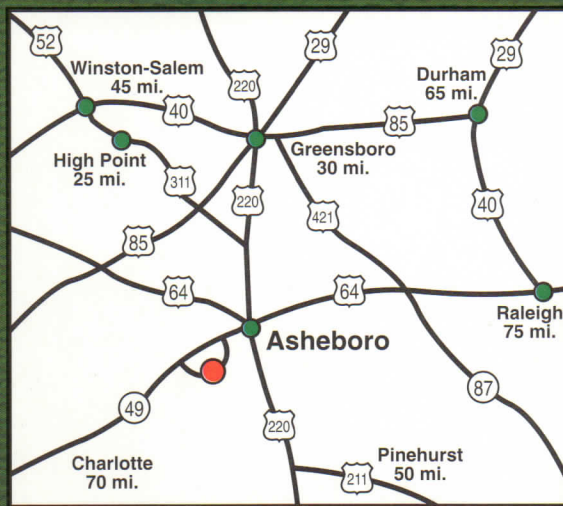

GOLF
A Pure RUSH
of ADRENALINE

Designed by Mike Strantz

Toll Free: 800.868.4455
www.TotHillFarm.com

Nominated
Best New Course in America

Designed by Mike Strantz, 1998 Architect of the Year, Tot Hill Farm is a course that will have your emotions running wild with anticipation. Stunning rock formations, undulating fairways and greens, and the ever present creeks provide the framework for one of the most visually stimulating golf courses to be found anywhere. Prepare yourself for a thrilling adventure; one that will have your adrenaline pumping from start to finish.

Tot Hill Farm is located off Hwy 49 in Asheboro. A fifty-minute drive from Pinehurst, Charlotte and Raleigh, and only minutes from the Triad.

3185 Tot Hill Farm Road, Asheboro, NC 27205
1-800-868-4455 • www.TotHillFarm.com