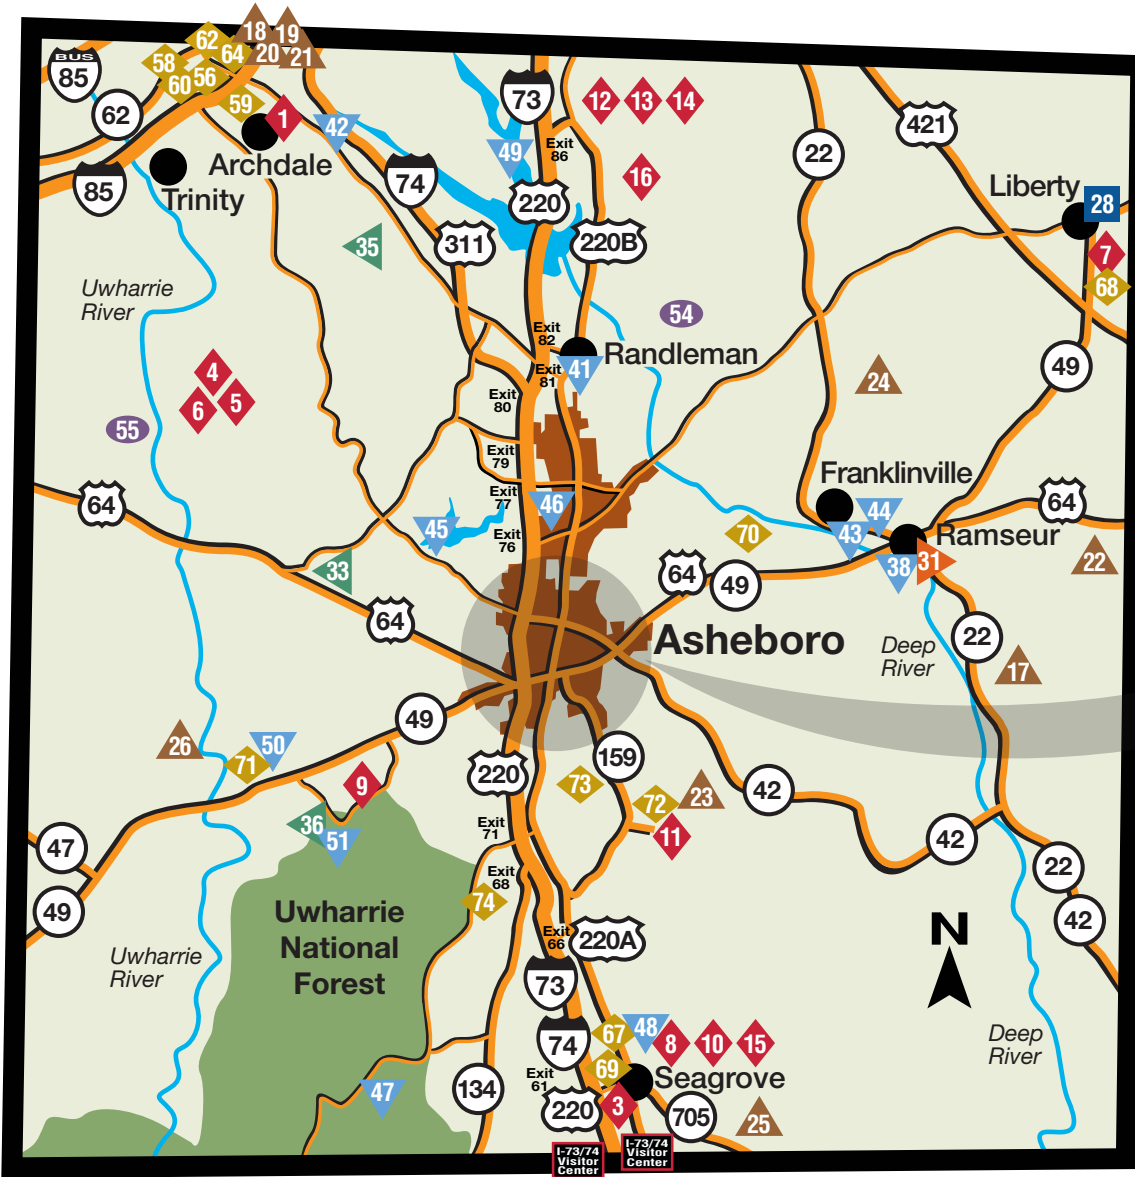

Randolph County

Downtown Asheboro

Heart of North Carolina Visitors Bureau
145-B Worth Street | Asheboro, NC 27203
800-626-2672 | HeartofNorthCarolina.com

I-73/74 Visitor Centers
Northbound 4393 Interstate 73/74
Southbound 4390 Interstate 73/74
Seagrove, NC 27341
Direct Phone: 336-873-7213 (NB) &
336-873-7203 (SB)

Area maps are also available at the Heart of North Carolina Visitors Bureau in downtown Asheboro and at our I-73/74 Visitor Centers in Seagrove

Area maps are also available at the Heart of North Carolina Visitors Bureau in downtown Asheboro and at our I-73/74 Visitor Centers in Seagrove