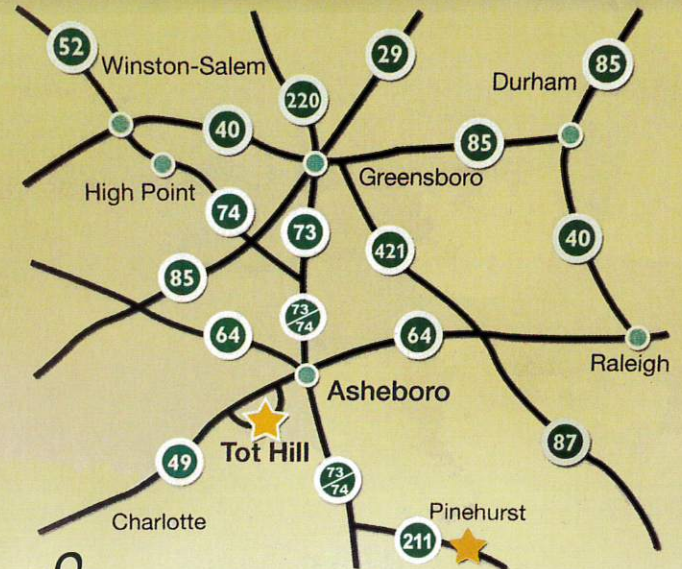

The Sandhills is home to historic

GOLF

Minutes from the North Carolina Sandhills lies **Tot Hill Farm**, a golf experience where legends are born and heroes are rewarded. This year, plan your next golf adventure around this thrilling masterpiece and the other great courses of Sandhills Golf Association. All a perfect stop on the way to **Pinehurst or Myrtle Beach.**

TEE TIMES: (800) 868-4455

TOT HILL FARM GOLF CLUB

3185 Tot Hill Farm Rd. Asheboro, NC 27205

336.857.4455 • Email: proshop@tothillfarm.com

Exhilarating. Heart-pounding. Awe-inspiring.

Located in Asheboro, NC - a short drive from the Pinehurst, Raleigh, Chapel Hill, Charlotte & Greensboro/High Point areas.