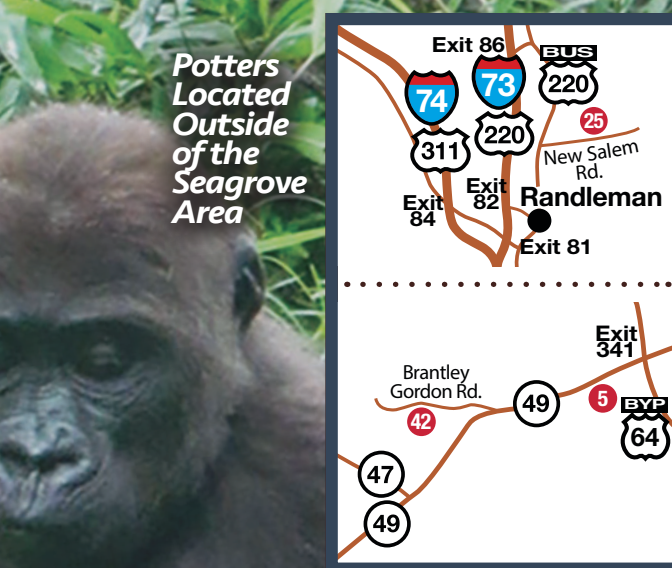

October

- Farmers Market Season Ends
- Kersey Valley Spookywoods and Fall Activities
- Spooky Bottom Haunted Trail
- NASCAR Day Festival
- Annual Steam Day at Linbrook Heritage Estate
- Annual Asheboro Fall Festival
- Boo at the North Carolina Zoo
- Bush Hill Hometown Jamboree
- A Day on Main Street Ramseur Fall Festival
- The Liberty Showcase Theater presents various performances

November

- Holiday Tours at Linbrook Hall
- Military Appreciation Week at the North Carolina Zoo
- Field of Honor in Asheboro
- Pottery Festival Weekend in Seagrove
- Kersey Valley Christmas

December

- Holiday Open House with Participating Seagrove Potters
- Christmas Parades - Archdale, Asheboro, Franklinville, Liberty, Randleman, Ramseur, Seagrove, & Staley
- Kersey Valley Christmas
- Petty's Garage Christmas Cruise-In
- Holiday Tours at Linbrook Hall
- 25th Annual Bank OZK JV Holiday Classic

This is only a sampling of all the 2024 upcoming events and annual festivals available in Randolph County. For a complete calendar of events & details visit our website @ HeartofNorthCarolina.com or scan our QR Code.

Follow Us! [@HNCVB](https://www.facebook.com/HNCVB) [@TheHeartofNC](https://www.instagram.com/TheHeartofNC)

For the latest visitor information call 800-626-2672 or go online at HeartofNorthCarolina.com

Randolph County

Things To Do

Arts & Entertainment

1. 1 Cinemart VII - Asheboro Mall (2C)
2. 2 RhinoLeap Productions (2F)
3. 3 Sunset Theatre (2F)
4. 4 The Liberty Showcase Theater (4C)
5. 5 The Sara Smith Self Gallery - Randolph Arts Guild (2F)
6. 6 Walker Art Studios (8D)

Breweries & Wineries

1. 7 Four Saints Brewing Company (2F)
2. 8 Native Son Vineyard and Farm (4D)
3. 9 Zimmerman Vineyards (5B)

Golf

1. 10 Asheboro Country Club (5C)
2. 11 Asheboro Municipal Golf Course (3F)
3. 12 Holly Ridge Golf Links (4C)
4. 13 Tot Hill Farm Golf Club (6C)

Indoor Recreation

1. 14 Family Sports Center (2C)
2. 15 Holly Ridge Bunker Lounge (4C)
3. 16 Hoover Hatchet House (2F)

Museums & Attractions

Outdoor Fun & Trails

Accommodations - Hotels

Asheboro:

Accommodations - Bed & Breakfast Inns

1. 86 Maw and Pops Tiny Cabin - Denton, 860-367-4426 (6A)
2. 87 Seagrove Stoneware Inn - Seagrove, 336-707-9124 (8D)
3. 88 The Duck Smith House Bed & Breakfast - Seagrove, 336-872-4121 (7D)

Accommodations - Campgrounds & Cabins

1. 89 Deep River Campground & RV Park - Asheboro, 336-629-4069 (5E)
2. 90 Getaway Asheboro - Asheboro, 617-914-0021 (6D)
3. 91 Holly Bluff Family Campground - Asheboro, 336-857-2761 (6B)
4. 92 Yogi Bear's Jellystone™ Campground - Asheboro, 336-364-0813 (6D)
5. 93 Zoiland Family Campground - Asheboro, 336-381-3422 (7D)

Sports & Racing

Accommodations Symbol Key:

Accommodations - Hotels

1. **Archdale:**
1. 72 Comfort Inn & Suites - Archdale, 336-861-2233 (3B)
  2. 73 Days Inn - Archdale, 336-804-8250 (3B)
  3. 74 Fairfield Inn & Suites by Marriott - Archdale, 336-434-0055 (3B)
  4. 75 Hampton Inn - Archdale, 336-434-5200 (3B)
  5. 76 Holiday Inn Express & Suites - Archdale, 336-861-3310 (3B)
  6. 77 Quality Inn - Archdale, 336-434-4797 (3B)

Asheboro:

Accommodations - Bed & Breakfast Inns

1. 86 Maw and Pops Tiny Cabin - Denton, 860-367-4426 (6A)
2. 87 Seagrove Stoneware Inn - Seagrove, 336-707-9124 (8D)
3. 88 The Duck Smith House Bed & Breakfast - Seagrove, 336-872-4121 (7D)

Accommodations - Campgrounds & Cabins

1. 89 Deep River Campground & RV Park - Asheboro, 336-629-4069 (5E)
2. 90 Getaway Asheboro - Asheboro, 617-914-0021 (6D)
3. 91 Holly Bluff Family Campground - Asheboro, 336-857-2761 (6B)
4. 92 Yogi Bear's Jellystone™ Campground - Asheboro, 336-364-0813 (6D)
5. 93 Zoiland Family Campground - Asheboro, 336-381-3422 (7D)

Seagrove Pottery

Seagrove Area Potteries