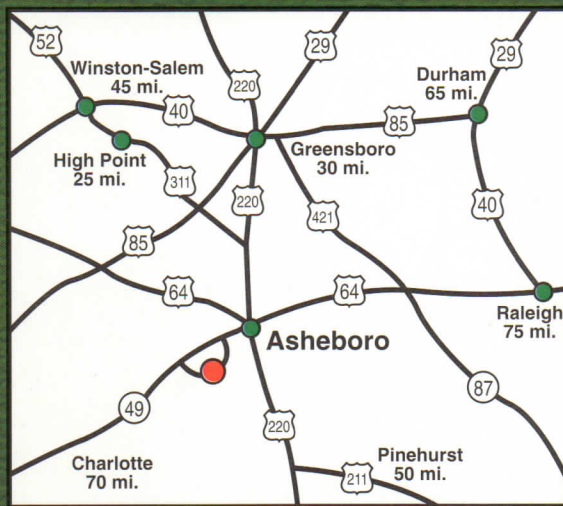

**A Pure RUSH
of ADRENALINE**

Designed by Mike Strantz

Toll Free: 800.868.4455
www.TotHillFarm.com

**Nominated
Best New Course in America**

Designed by Mike Strantz, 1998 Architect of the Year, Tot Hill Farm is a course that will have your emotions running wild with anticipation. Stunning rock formations, undulating fairways and greens, and the ever present creeks provide the framework for one of the most visually stimulating golf courses to be found anywhere. Prepare yourself for a thrilling adventure; one that will have your adrenaline pumping from start to finish.

Tot Hill Farm is located off Hwy 49 in Asheboro. A fifty-minute drive from Pinehurst, Charlotte and Raleigh, and only minutes from the Triad.

3185 Tot Hill Farm Road, Asheboro, NC 27205
1-800-868-4455 • www.TotHillFarm.com