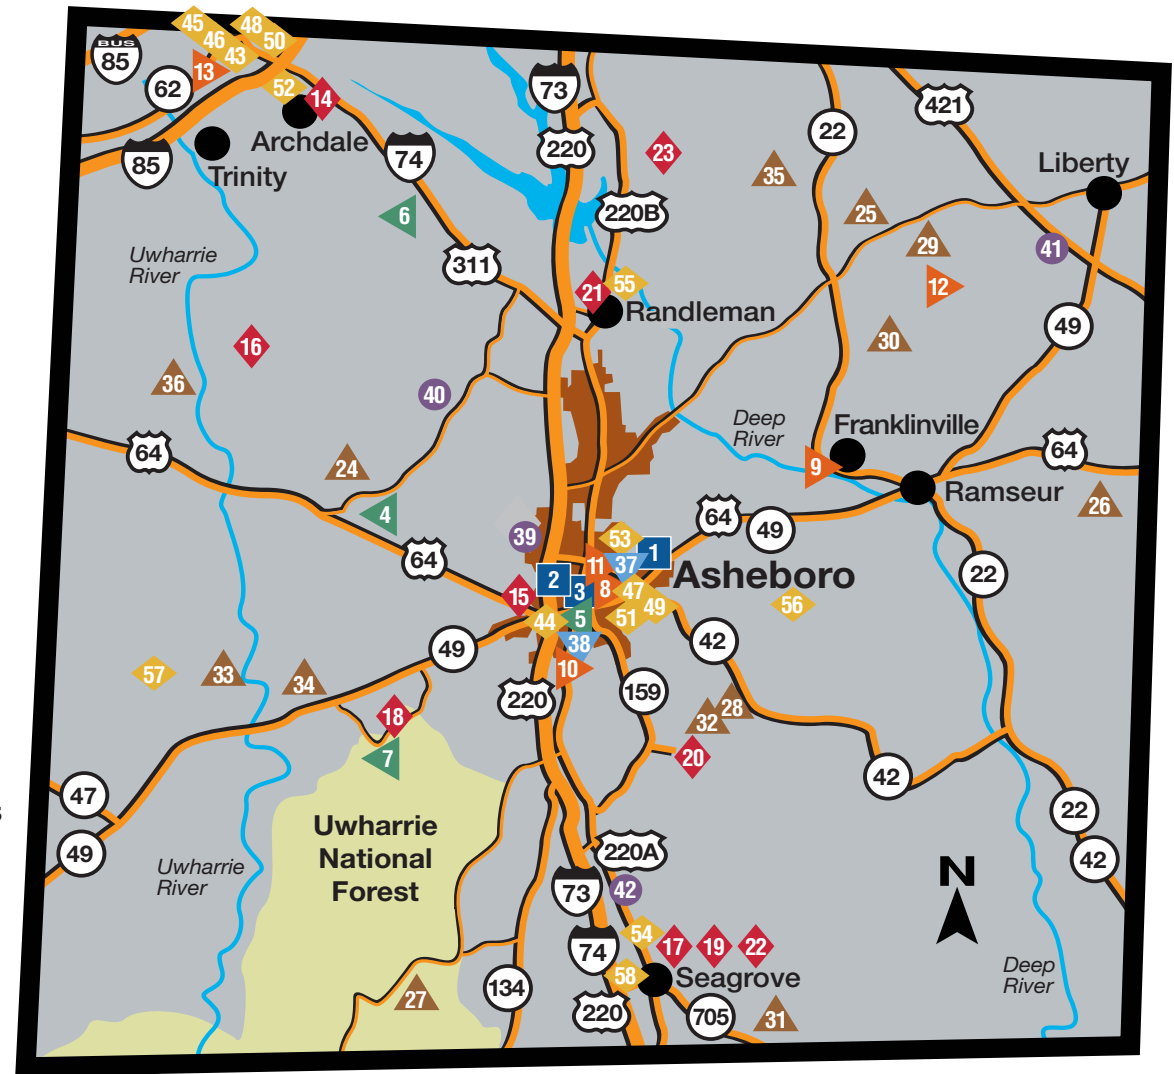

Outdoor Fun

- 24 Caraway Alpacas
- 25 Goat Lady Dairy
- 26 Millstone Creek Orchards
- 27 Pisgah Covered Bridge

- 28 Richland Creek Zip Line Canopy Tour
- 29 Rising Meadow Farm
- 30 Routh Horse Ranch
- 31 Seagrove Orchids
- 32 Sunny Slopes Farm & Ranch
- 33 Toms Creek Farm & Nursery
- 34 Uwharrie Mountains - Birkhead Wilderness Area
- 35 Whitaker Farms
- 36 Zimmerman Vineyards

Parks & Recreation

- 37 Family Sports Center
- 38 Roll-A-Bout Skating Center

Sports

- 39 Asheboro Copperheads Baseball
- 40 Caraway Speedway
- 41 Liberty Raceway Park
- 42 Zoo City Motor Sports Park

Accommodations - Hotels

- 43 Comfort Inn - Archdale
- 44 Comfort Inn - Asheboro
- 45 Country Inn & Suites by Carlson - Archdale
- 46 Fairfield Inn & Suite by Marriott - Archdale
- 47 Fairfield Inn & Suites by Marriott - Asheboro
- 48 Hampton Inn - Archdale
- 49 Hampton Inn - Asheboro
- 50 Holiday Inn Express & Suites - Archdale
- 51 Holiday Inn Express & Suites - Asheboro
- 52 Innkeeper Motor Lodge - Archdale
- 53 Quality Inn - Asheboro

Accommodations - Bed & Breakfast Inns

- 54 Duck Smith House Bed & Breakfast Inn
- 55 Hill Top Bed & Breakfast
- 56 Hunter's Run Lodge
- 57 Parkside Bed & Barn
- 58 Seagrove Stoneware Inn

Area maps are also available at the Heart of North Carolina Visitors Bureau in downtown Asheboro. 800-626-2672

Copyright © 2009. All rights reserved. Property of Randolph County Tourism Development Authority. No unauthorized reproductions.