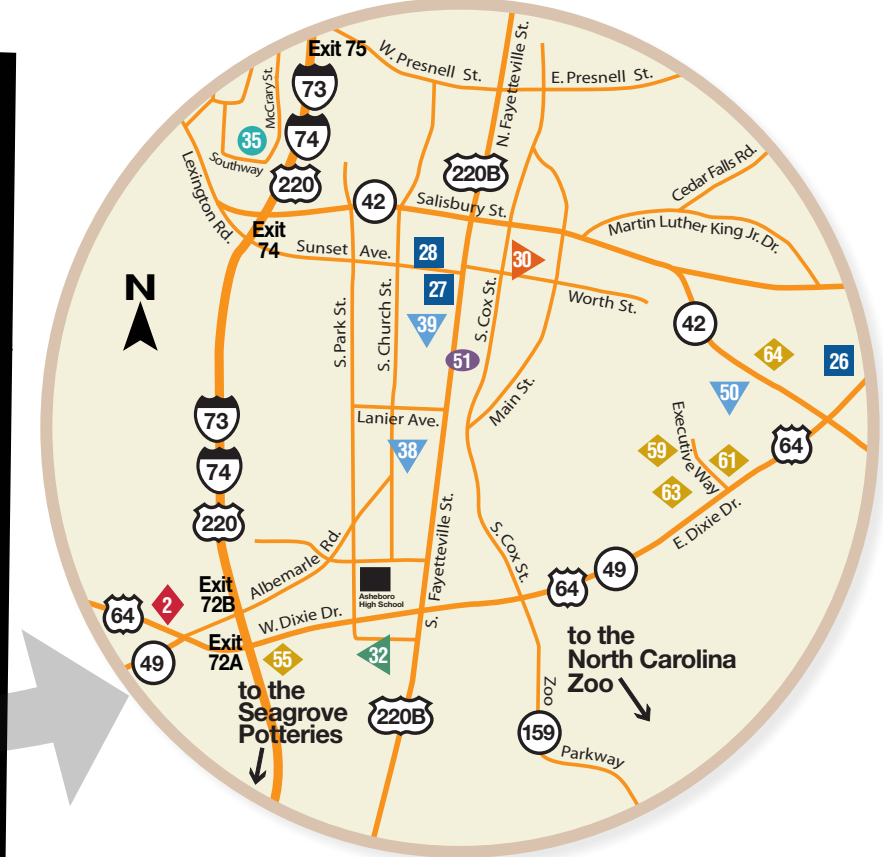

Randolph County

Downtown Asheboro

Heart of North Carolina Visitors Bureau
145-B Worth Street | Asheboro, NC 27203
800-626-2672 | HeartofNorthCarolina.com

I-73/74 Visitor Centers
Northbound 4393 Interstate 73/74
Southbound 4390 Interstate 73/74
Seagrove, NC 27341
Direct Phone: 336-873-7213 (NB) &
336-873-7203 (SB)

Area maps are also available at the Heart of North Carolina Visitors Bureau in downtown Asheboro and at our I-73/74 Visitor Centers in Seagrove

Area maps are also available at the Heart of North Carolina Visitors Bureau in downtown Asheboro and at our I-73/74 Visitor Centers in Seagrove