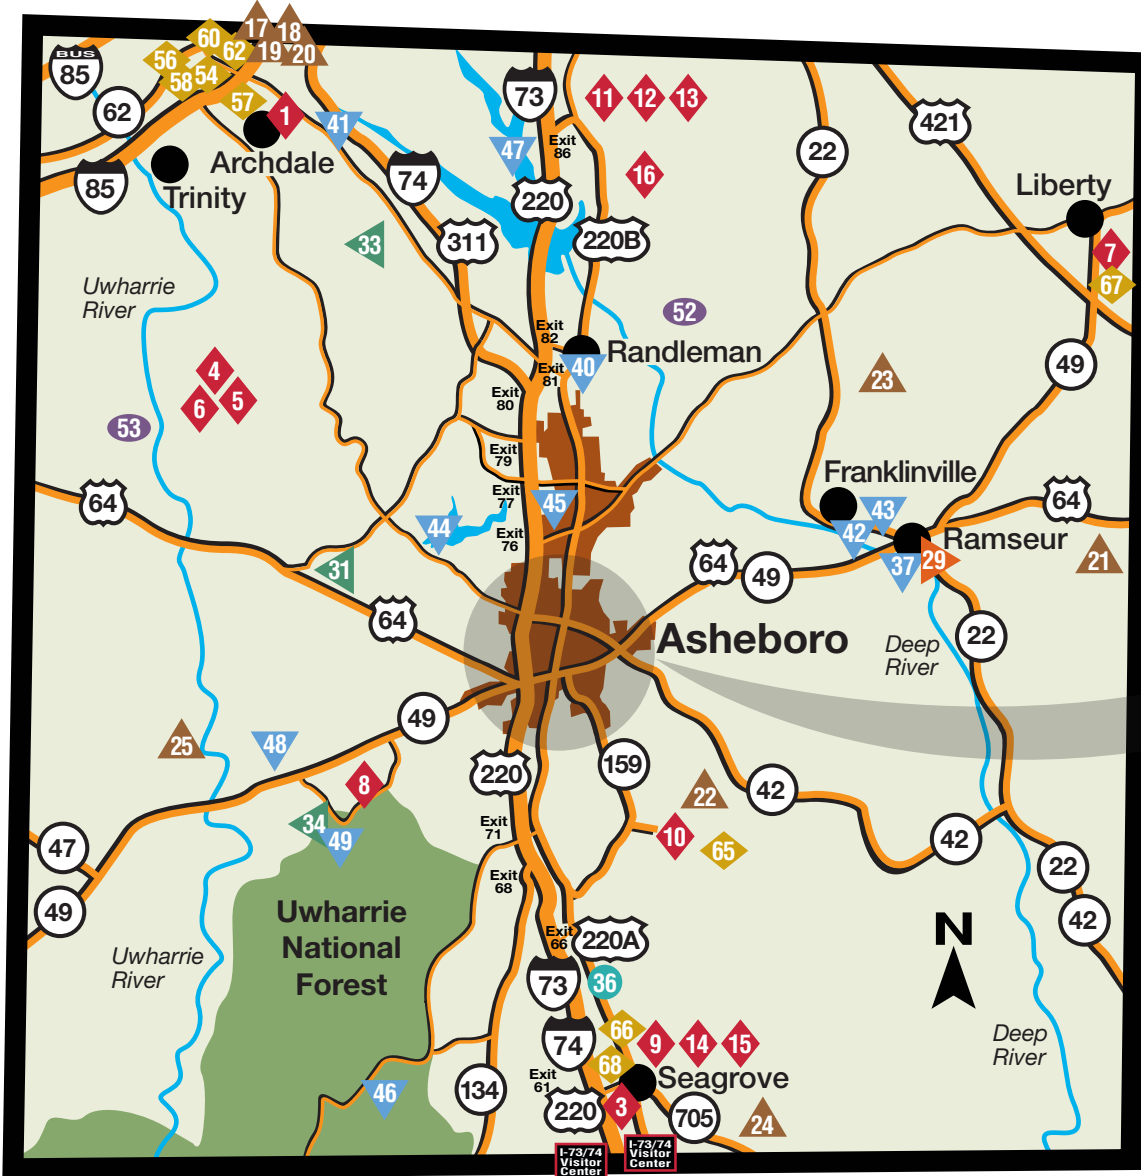

Randolph County

Downtown Asheboro

Heart of North Carolina Visitors Bureau
145-B Worth Street | Asheboro, NC 27203
800-626-2672 | HeartofNorthCarolina.com

I-73/74 Visitor Centers
Northbound 4393 Interstate 73/74
Southbound 4390 Interstate 73/74
Seagrove, NC 27341
Direct Phone: 336-873-7213 (NB) &
336-873-7203 (SB)

Area maps are also available at the Heart of North Carolina Visitors Bureau in downtown Asheboro and at our I-73/74 Visitor Centers in Seagrove

Area maps are also available at the Heart of North Carolina Visitors Bureau in downtown Asheboro and at our I-73/74 Visitor Centers in Seagrove