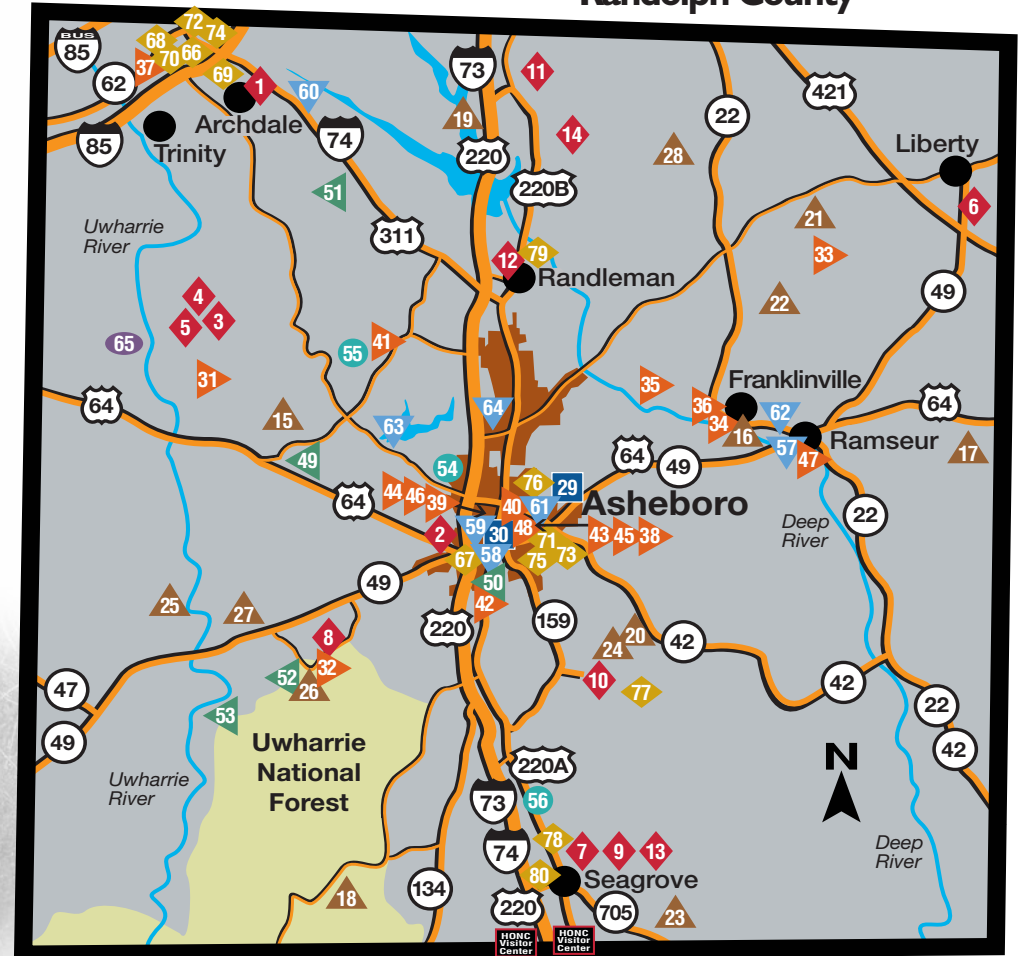

Research:

- 47 Ramseur Community Museum
- 48 Randolph Room at Randolph Library

Golf

- 49 Asheboro Country Club
- 50 Asheboro Municipal Golf Course
- 51 Holly Ridge Golf Links
- 52 Tot Hill Farm Golf Club
- 53 Uwharrie Golf Club

Sports & Racing

- 54 Asheboro Copperheads Baseball
- 55 Caraway Speedway
- 56 Zoo City Motor Sports Park

Parks & Recreation

- 57 Allen H. Leonard Memorial Park
- 58 Asheboro Skate Park
- 59 Bicentennial Park
- 60 Creekside Park
- 61 Family Sports Center
- 62 Kermit G. Pell/Ramseur Lake Recreational Facility
- 63 Lake Lucas
- 64 North Asheboro Park & Disc Golf Course

Vineyards & Wineries

- 65 Zimmerman Vineyards

Accommodations - Hotels

66 Comfort Inn - Archdale	72 Hampton Inn - Archdale
67 Comfort Inn - Asheboro	73 Hampton Inn - Asheboro
68 Country Inn & Suites - Archdale	74 Holiday Inn Express & Suites -
69 Days Inn - Archdale	75 Archdale Holiday Inn Express & Suites -
70 Fairfield Inn & Suites - Archdale	76 Quality Inn - Asheboro
71 Fairfield Inn & Suites - Asheboro	

Accommodations - Bed & Breakfast Inns

77 Cottage in the Pines	79 Hill Top Bed & Breakfast - Randleman
78 Duck Smith House Bed & Breakfast - Seagroves	80 Seagroves Stoneware Inn - Seagroves

Randolph County

Area Maps are also available at the Heart of North Carolina Visitors Bureau, 145-B Worth St., Downtown Asheboro HeratofNorthCarolina.com 800-626-2672

Copyright ©2013. All rights reserved. Property of Randolph County Tourism Development Authority. No unauthorized reproductions.