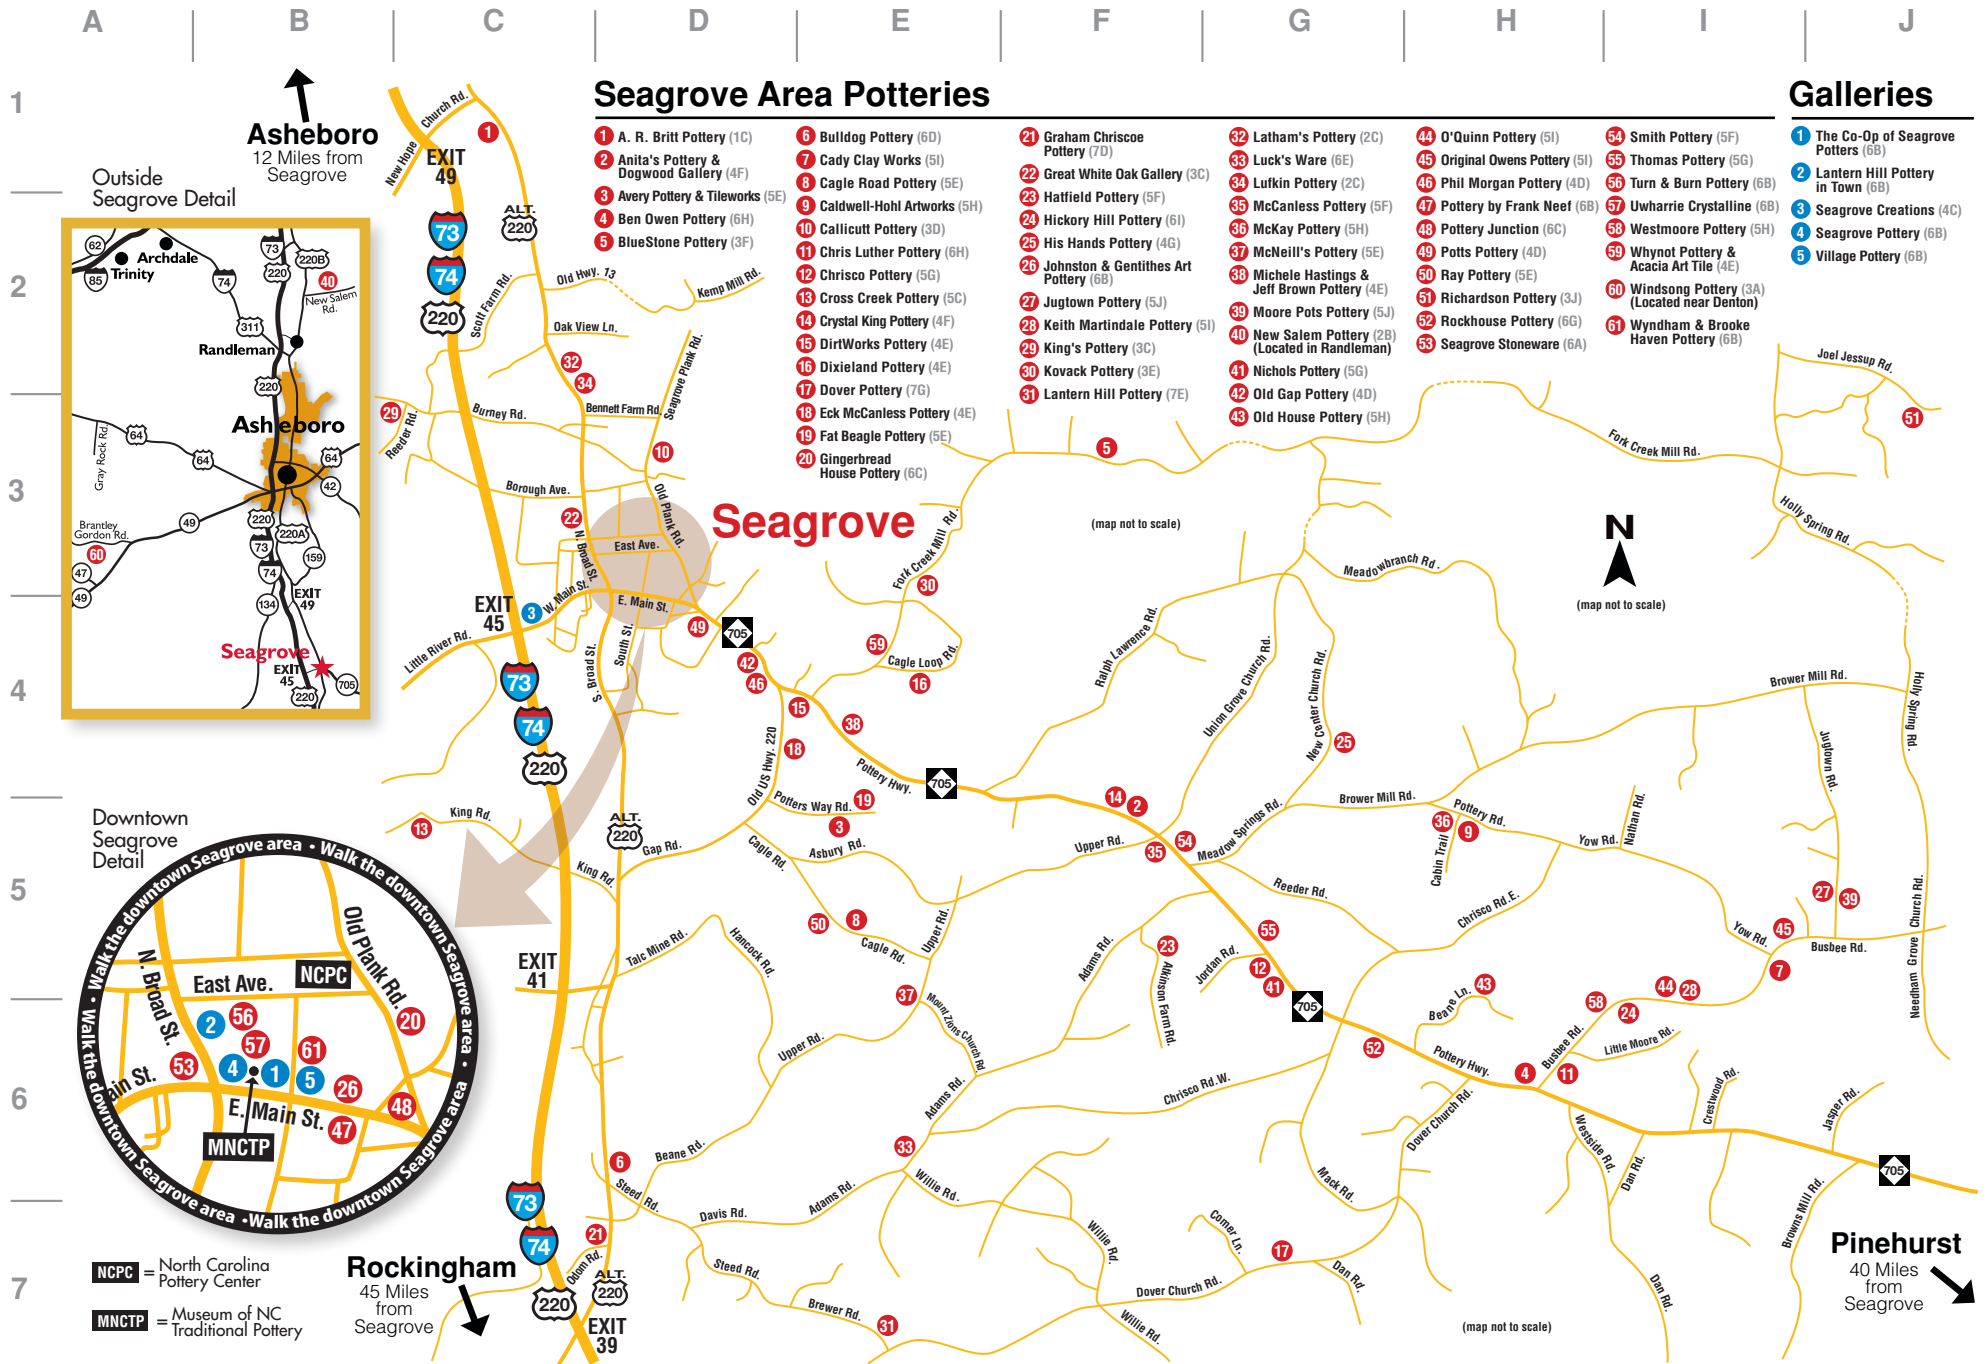

Seagrove Pottery Map

Seagrove Area Potteries

- 1 A. R. Britt Pottery (1C)
- 2 Anita's Pottery & Dogwood Gallery (4F)
- 3 Avery Pottery & Tileworks (5E)
- 4 Ben Owen Pottery (6H)
- 5 BlueStone Pottery (3F)
- 6 Bulldog Pottery (6D)
- 7 Cady Clay Works (5I)
- 8 Cagle Road Pottery (5E)
- 9 Caldwell-Hohl Artworks (5H)
- 10 Callicutt Pottery (3D)
- 11 Chris Luther Pottery (6H)
- 12 Chrisco Pottery (5G)
- 13 Cross Creek Pottery (5C)
- 14 Crystal King Pottery (4F)
- 15 DirtWorks Pottery (4E)
- 16 Dixieland Pottery (4E)
- 17 Dover Pottery (7G)
- 18 Eck McClesley Pottery (4E)
- 19 Fat Beagle Pottery (5E)
- 20 Gingerbread House Pottery (6C)
- 21 Graham Chriscoe Pottery (7D)
- 22 Great White Oak Gallery (3C)
- 23 Hatfield Pottery (5F)
- 24 Hickory Hill Pottery (6I)
- 25 His Hands Pottery (4G)
- 26 Johnston & Gentiles Art Pottery (6B)
- 27 Jugtown Pottery (5J)
- 28 Keith Martindale Pottery (5I)
- 29 King's Pottery (3C)
- 30 Kovack Pottery (3E)
- 31 Lantern Hill Pottery (7E)
- 32 Latham's Pottery (2C)
- 33 Luck's Ware (6E)
- 34 Lufkin Pottery (2C)
- 35 McClesley Pottery (5F)
- 36 McKay Pottery (5H)
- 37 McNeill's Pottery (5E)
- 38 Michele Hastings & Jeff Brown Pottery (4E)
- 39 Moore Pots Pottery (5J)
- 40 New Salem Pottery (2B) (Located in Randleman)
- 41 Nichols Pottery (5G)
- 42 Old Gap Pottery (4D)
- 43 Old House Pottery (5H)

Galleries

Outside Seagrove Detail