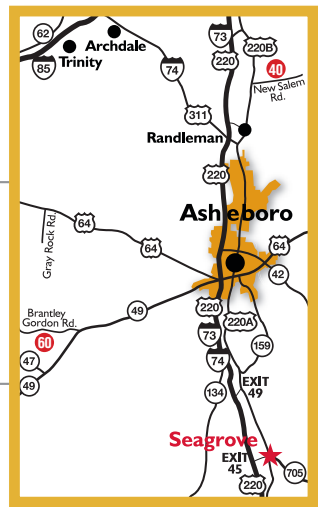

NCPC = North Carolina Pottery Center
MNCTP = Museum of NC Traditional Pottery

Rockingham
45 Miles from Seagrove

Pinehurst
40 Miles from Seagrove