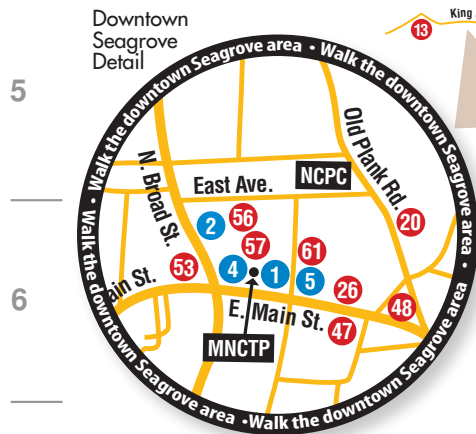

NCPC = North Carolina Pottery Center
MNCTP = Museum of NC Traditional Pottery

Rockingham
45 Miles from Seagrove

Pinehurst
40 Miles from Seagrove